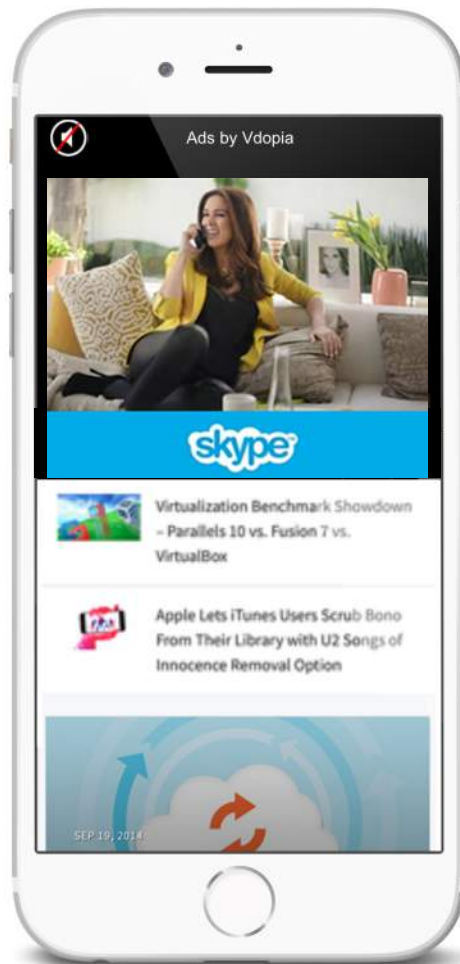

# InView Ad Spec

 Auto-plays on mute

 Tap on video or optional banner will lead to landing page URL

 Powered by InView Technology

InView.VDO Push Down

Total Unit Size	300x250 px
Video Length	30 Sec max
Video Format	Preferred file formats: .mov, .mp4, .flv De-interlaced, codec with highest possible quality settings.
Aspect Ratio	16:9
File Size	Any size is acceptable, video will be re-encoded for mobile.
Companion Banner	320x50 or 300x50 px
Default Sound	Default off, on in some Android implementations
Unmute Option	Yes
Close Button	Yes for push-down experience No for in-line
Learn More URL	Landing Page URL
Trackers Supported	3rd party 1x1 Impression trackers Click Tracker (Redirects)
Environment	Mobile Web